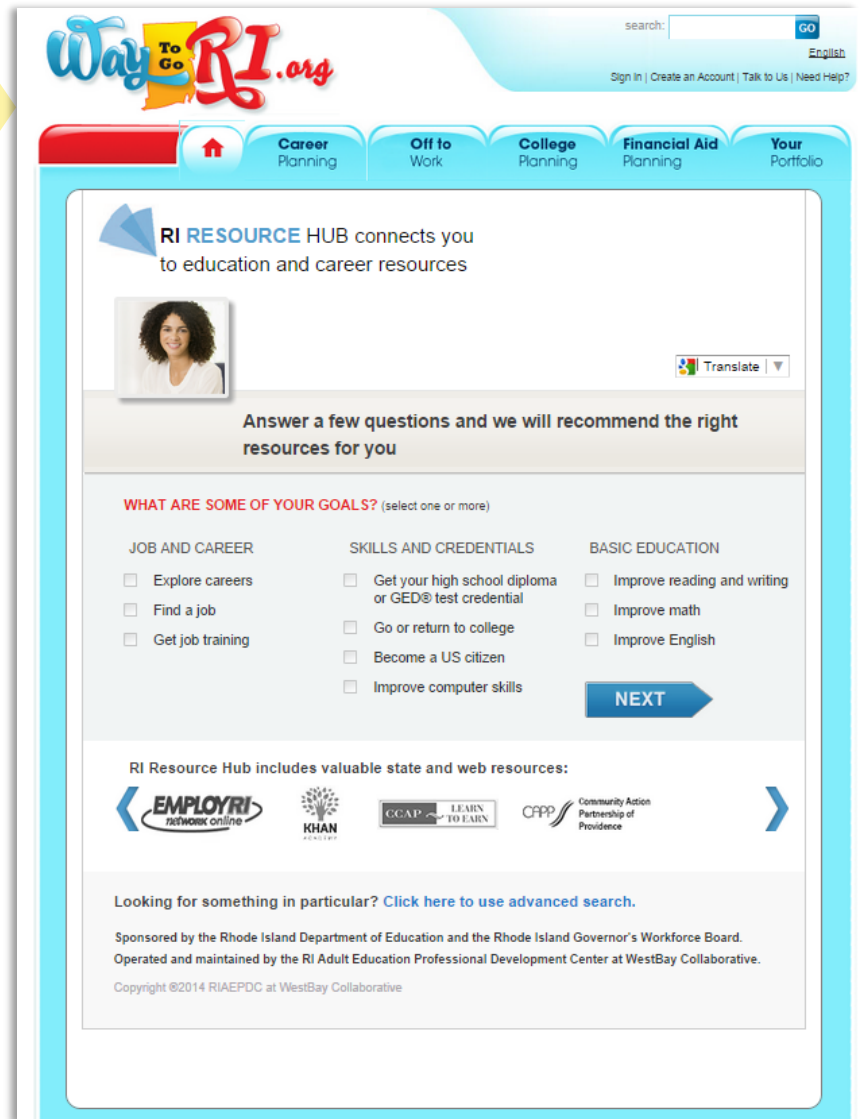

Contact:
Jill Holloway
Executive Director
jholloway@riaepdc.org

Rhode Island Adult Education
Professional Development Center
at WEST BAY COLLABORATIVE